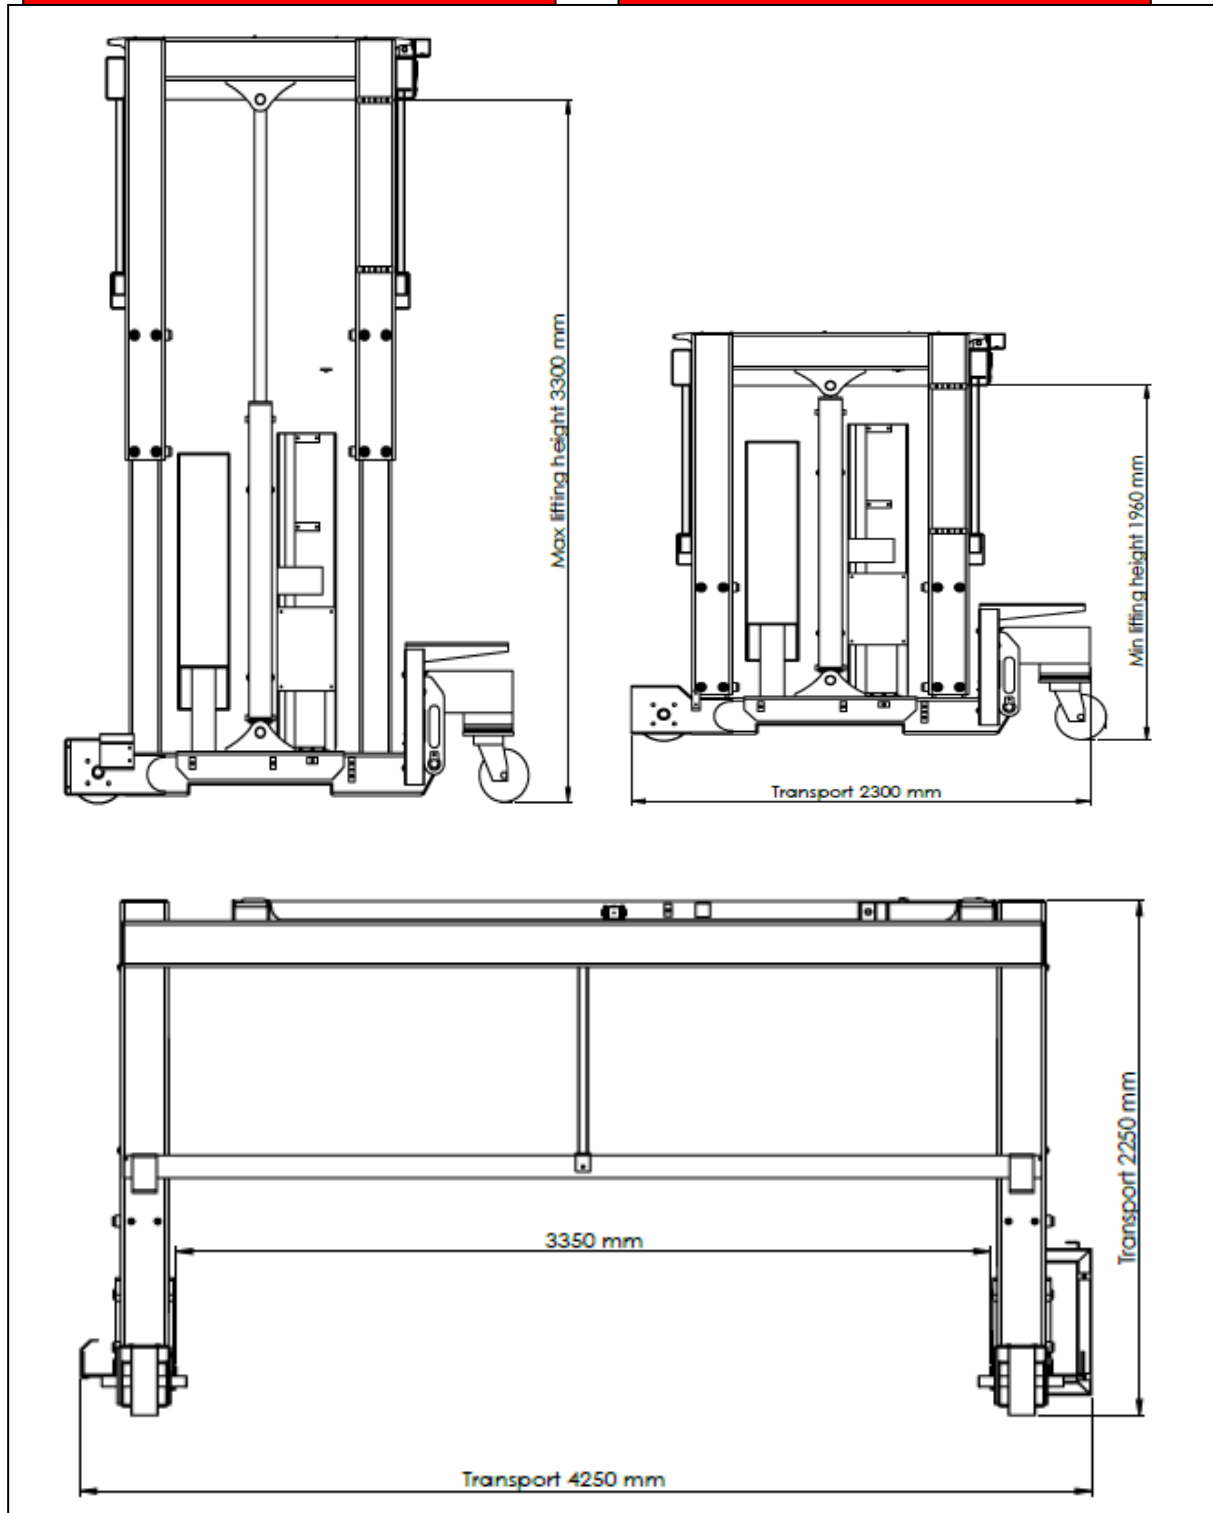

If you like it, you take it from here...

DK Gantry L

Transport dimensions
Length 4250 mm
Height 2250 mm
Width 2300 mm
Weight aprox 3500 kg

DK Gantry Aps

Mail: nha@bms.dk

Phone: +45 20168949

All Goods are sold according to DK. Gantry ApS general terms of sale.